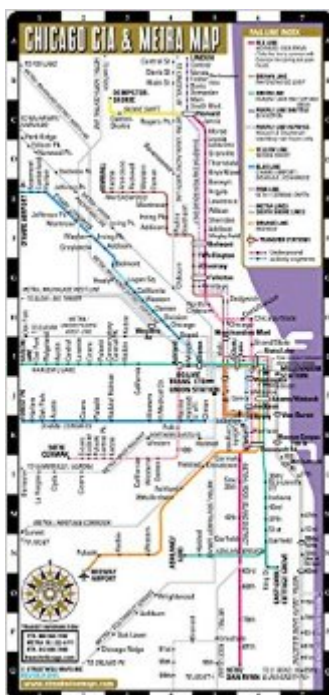

The book was found

Streetwise Chicago CTA & Metra Map - Laminated Chicago Metro Map - Folding Pocket Size Map For Travel

Synopsis

Streetwise Chicago CTA & Metra Map - Laminated Chicago Metro Map - Folding pocket size map for travel This map includes the following: Chicago CTA and Metra Map with station index on the back. The STREETWISE Chicago Metra Map is an invaluable tool for getting around on the city's public transportation system. Unfolded it's the size of a legal envelope, folded into thirds it's about the size of a credit card, conveniently fitting into your shirt pocket or purse. The front side presents the CTA and METRA routes leading into and out of the city connecting you with major suburban towns and airports. On the back side there is a convenient station index and map key. This little Chicago Metro Map makes getting around Chicago, Illinois via subway a snap. The STREETWISE Chicago Metro map is one of hundreds of detailed and easy-to-read maps designed and published by STREETWISE. For a larger selection of our detailed travel maps simply type STREETWISE MAPS into the search bar. And don't forget to check out our regular STREETWISE Chicago map. It's always one of the top selling maps of Chicago on .com

Customer Reviews

Its tiny, half could fit in a man's shirt pocket, or half would fit in a woman's rear jeans pocket. to describe the size. Closed, its maybe 4x 8" or thinner. /Def.worth it. Too bad I misplaced it in my home quickly. I did wish a few key intersections were on it, more than just the el stop name. Since I only know the north side. But its..a start!

The CTA is also in many other maps. Although this is pocket sized so that may be useful to some. The Streetwise Chicago Map includes this map on their Chicago map. So not needed if you buy the Streetwise Chicago Map.